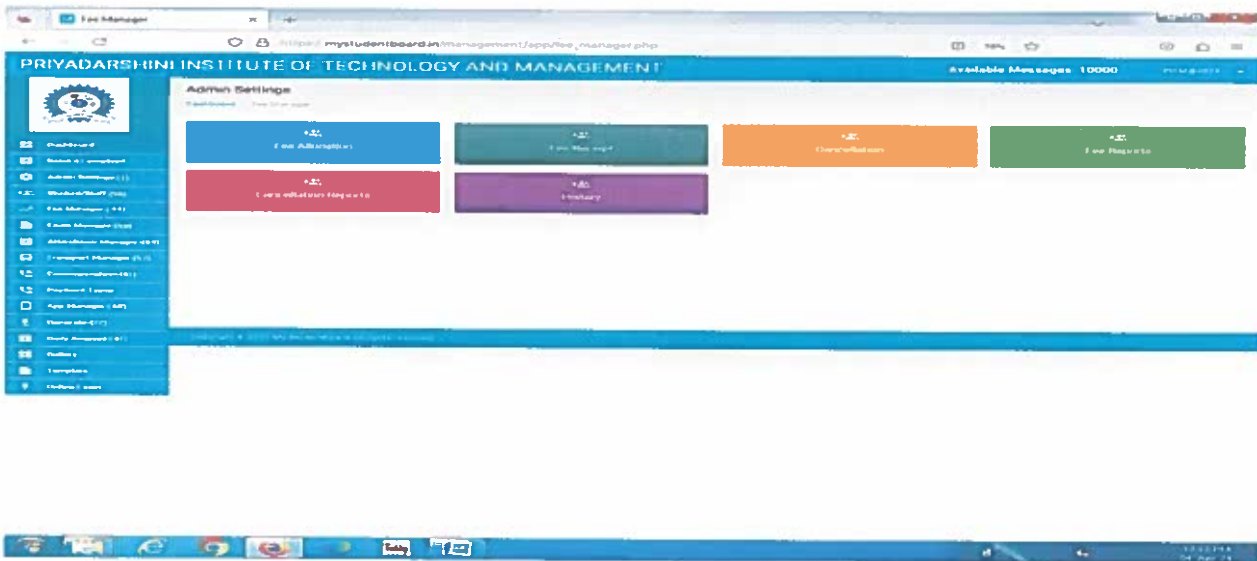

PRIYADARSHINI INSTITUTE OF TECHNOLOGY AND MANAGEMENT

5th mile, PULLADIGUNTA, Kornepada (V), Vatticherukuru (M), GUNTUR 522017 (A.P.)

Approved by AICTE, Affiliated to JNTUK

www.pitmgpl.ac.in

SCREEN SHOT OF STUDENT INFORMATION

PRINCIPAL
PRIYADARSHINI INSTITUTE OF
TECHNOLOGY & MANAGEMENT
5th Mile, Pulladigunta,
KORNEPADU (VII), Vatticherukuru (M)
GUNTUR - 522 017